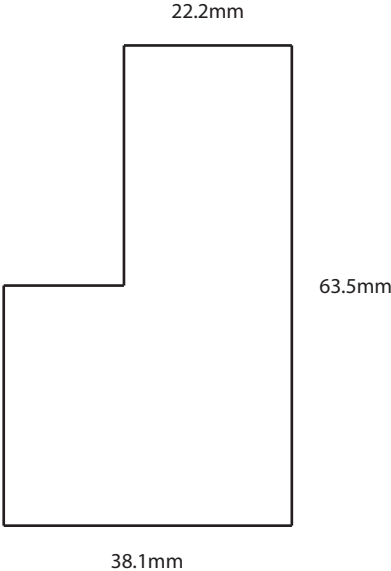

Printable Frame Templates:

Please note these templates are to be printed at 100% to ensure the template is to scale.

Beaded L - 63mm
Vienna Only

Deep Frame - Plain L60
Classic & Grovewood

Vintage L - 63mm
Vienna Only

Printable Frame Templates:

Please note these templates are to be printed at 100% to ensure the template is to scale.

Vintage L - 60mm

Classic, Classic Express & Grovewood

Z Frame - Bullnose Z38 - 38mm
Classic, Grovewood & Vienna