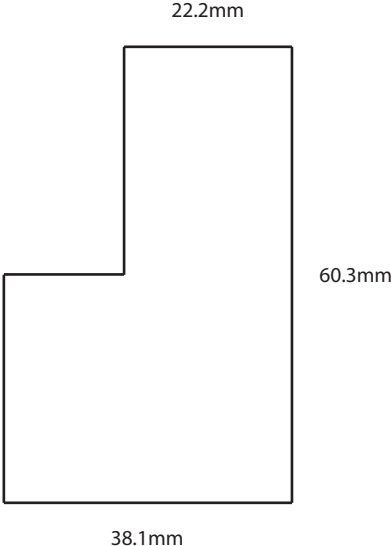

Printable Frame Templates:

Please note these templates are to be printed at 100% to ensure the template is to scale.

Beaded L - 63mm
Vienna Only

Deep Frame - Plain L60
Classic & Grovewood

Vintage L - 63mm
Vienna Only

Printable Frame Templates:

Please note these templates are to be printed at 100% to ensure the template is to scale.

Vintage L - 60mm

Classic, Classic Express & Grovewood

Z Frame - Bullnose Z38 - 38mm
Classic, Grovewood & Vienna