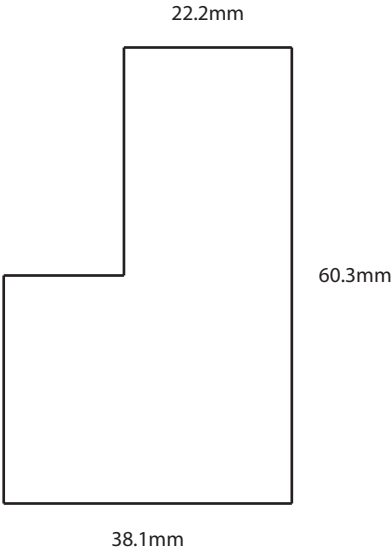

Printable Frame Templates:

Please note these templates are to be printed at 100% to ensure the template is to scale.

Beaded L - 63mm
Vienna Only

Deep Frame - Plain L60
Classic & Grovewood

Vintage L - 63mm
Vienna Only

Printable Frame Templates:

Please note these templates are to be printed at 100% to ensure the template is to scale.

Vintage L - 60mm

Classic, Classic Express & Grovewood

Z Frame - Bullnose Z38 - 38mm
Classic, Grovewood & Vienna