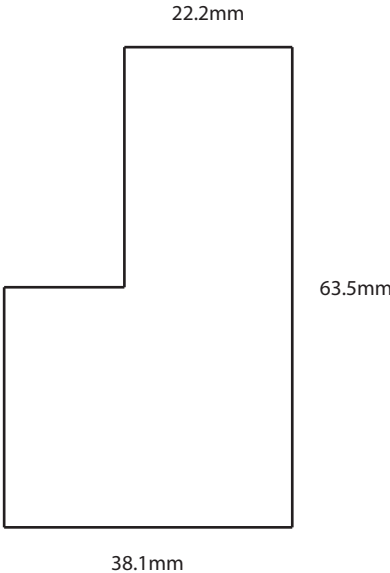

Printable Frame Templates:

Please note these templates are to be printed at 100% to ensure the template is to scale.

Beaded L - 63mm
Vienna Only

Deep Frame - Plain L60
Classic & Grovewood

Vintage L - 63mm
Vienna Only

Printable Frame Templates:

Please note these templates are to be printed at 100% to ensure the template is to scale.

Vintage L - 60mm

Classic, Classic Express & Grovewood

Z Frame - Bullnose Z38 - 38mm
Classic, Grovewood & Vienna